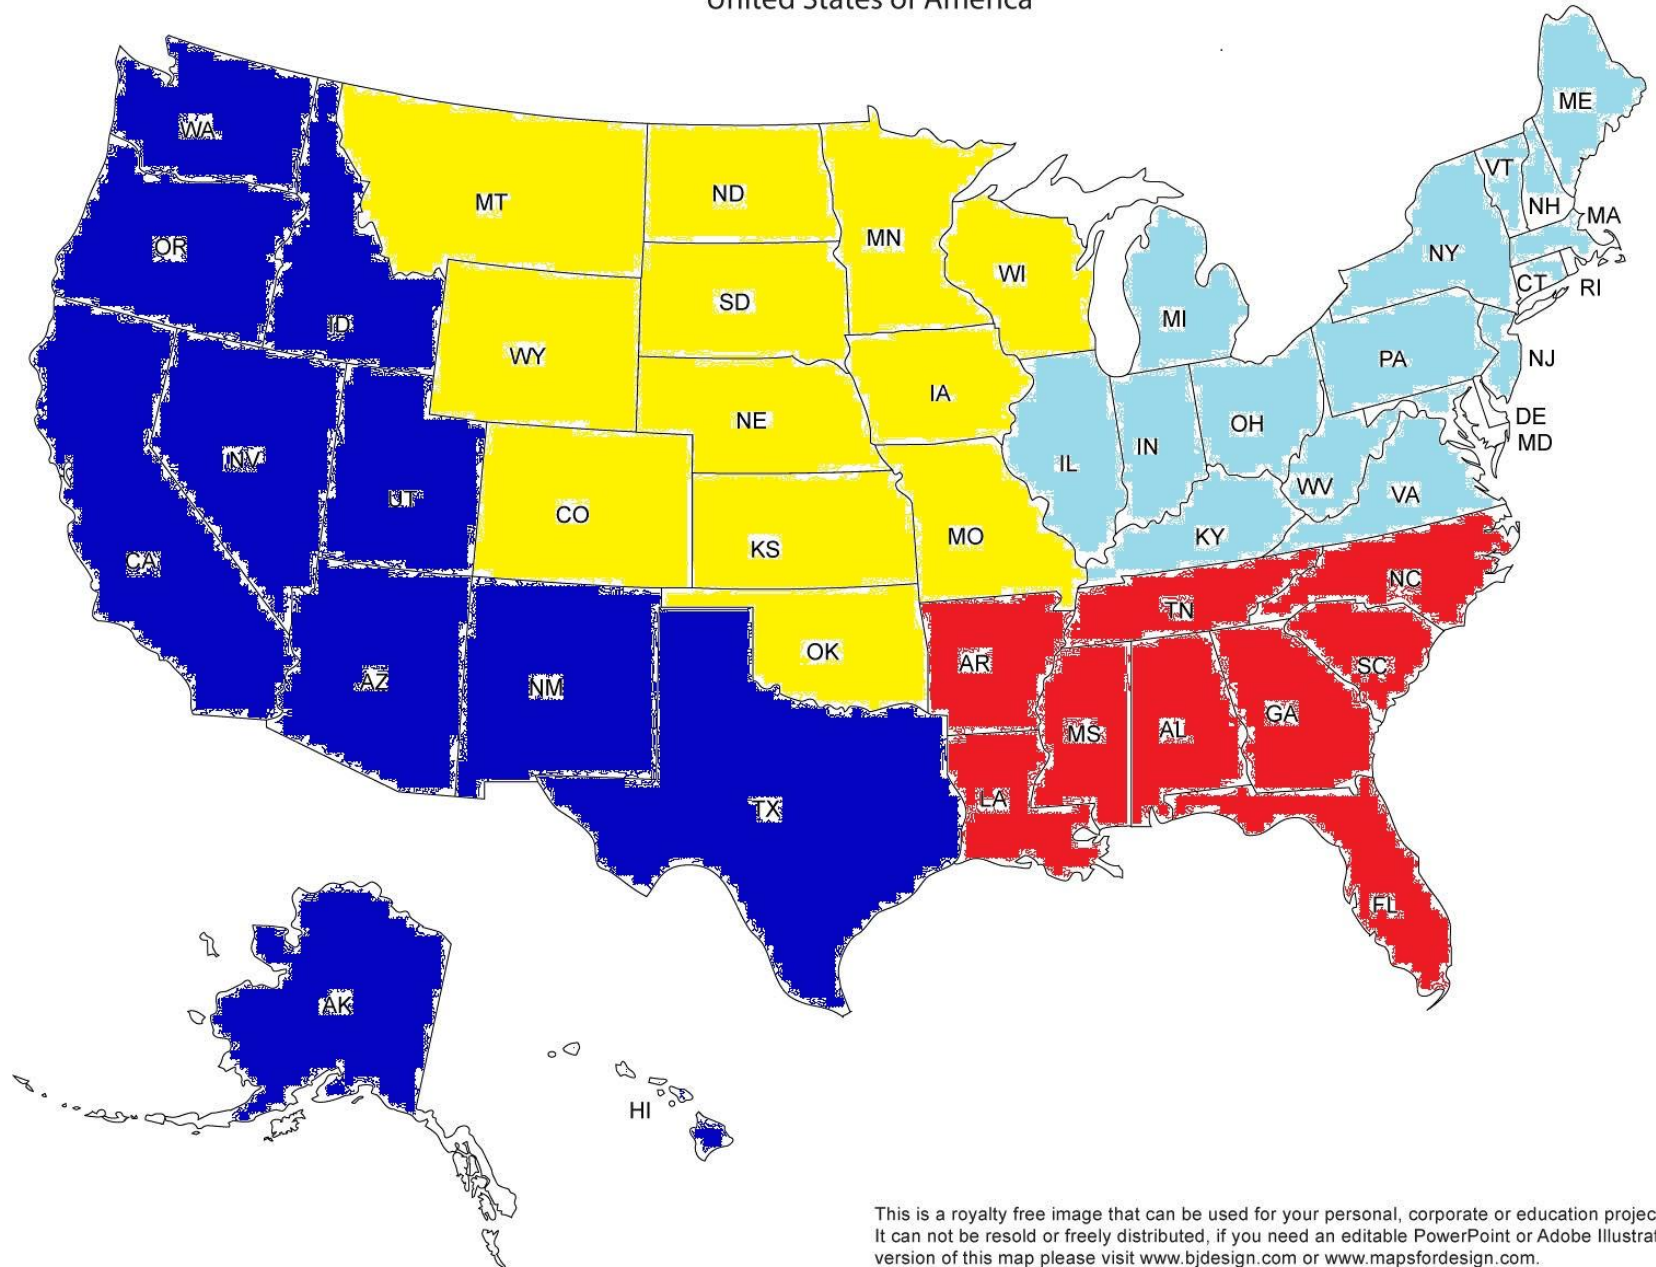

National FFA Regions

United States of America

Western-12

-Guam

Central-12

Southern-12

- Puerto Rico

-Virgin Island

East-18

This is a royalty free image that can be used for your personal, corporate or education projects. It can not be resold or freely distributed, if you need an editable PowerPoint or Adobe Illustrator version of this map please visit www.bjdesign.com or www.mapsfordesign.com. This text can be cropped off. © Copyright Bruce Jones Design Inc. 2009